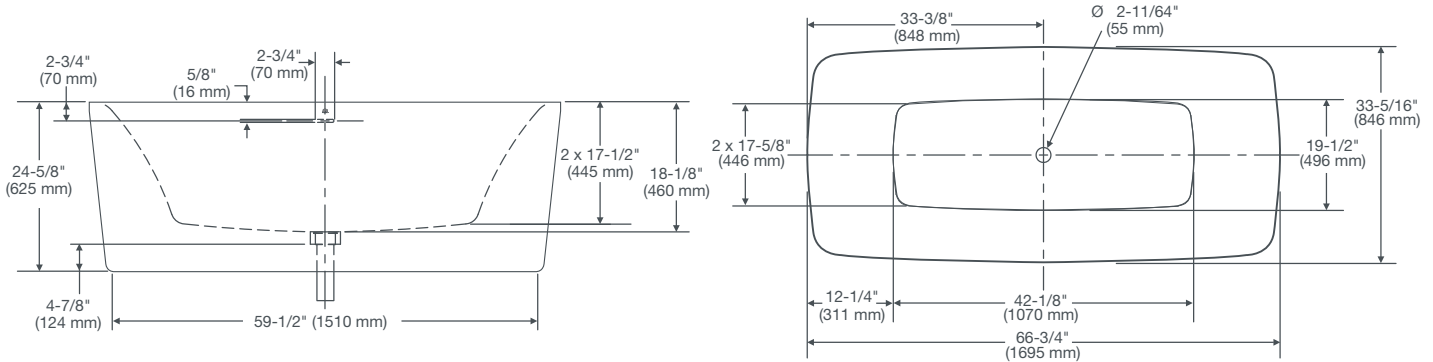

DIMENSIONS

NOMINAL DIMENSIONS

66-3/4" x 33-5/16" x 24-5/8" (1695 x 846 x 625 mm)

COLORS/FINISHES

Canvas White (415)

COMPLIANCE CERTIFICATIONS

Meets or Exceeds CSA B45.5/IAPMO Z124

IMPORTANT:

Dimensions of fixtures are nominal and may vary within the range of tolerances established by CSA B45.5/IAPMO Z124. These measurements are subject to change or cancellation. No responsibility is assumed for use of superseded or voided leaflet.